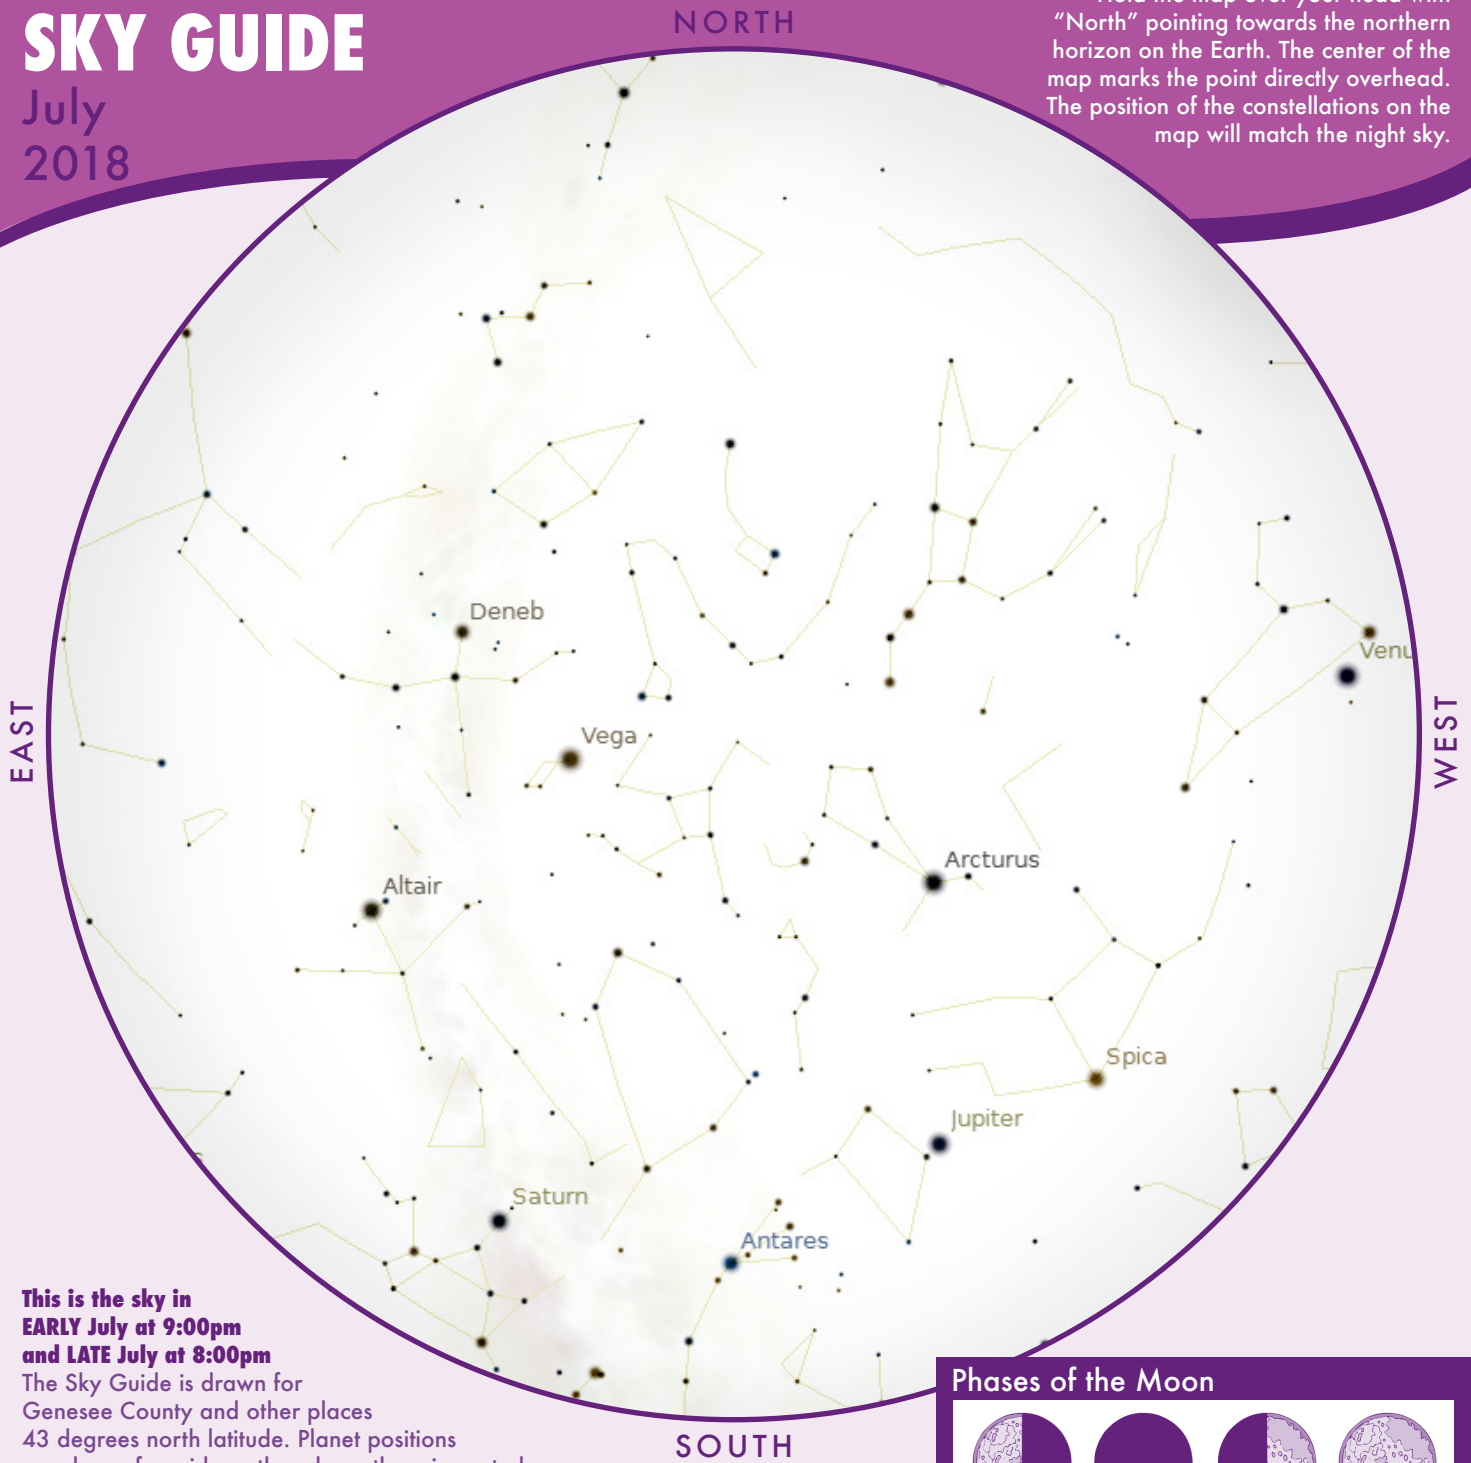

LONGWAY PLANETARIUM SKY GUIDE

July
2018

TO USE THE SKY MAP:

Hold the map over your head with "North" pointing towards the northern horizon on the Earth. The center of the map marks the point directly overhead. The position of the constellations on the map will match the night sky.

**This is the sky in
EARLY July at 9:00pm
and LATE July at 8:00pm**

The Sky Guide is drawn for
Genesee County and other places
43 degrees north latitude. Planet positions
are shown for mid-month, unless otherwise noted.

Phases of the Moon

3RD QUARTER
July 6th

NEW MOON
July 12th

1ST QUARTER
July 19th

FULL MOON
July 27th

VISIBLE SKY

Evening Planets: Venus will be the bright object in the northwest just following sunset. Jupiter will be in the southeast early in the month and drifting to the southwest by the end of the month. Saturn and Mars will both be visible in the southeast as well, with Mars being further east of the two.

Morning Planets: Saturn will be visible in the southwest during the early portion of July but will begin to set toward the middle of the month. Mars will be visible in the south-southwest throughout the morning skies of July.